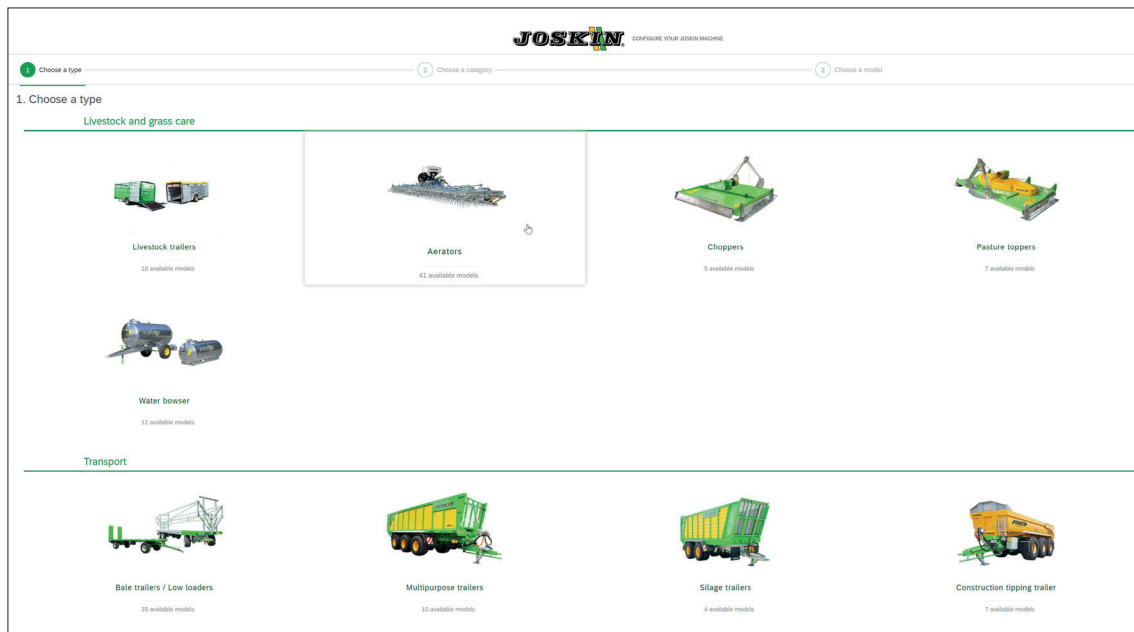

PRESS RELEASE

CONFIGURE YOUR JOSKIN MACHINE IN A FEW CLICKS

Initially available for only a few machine categories, the JOSKIN configurator is now evolving to cover the entire range of products!

One year ago, JOSKIN announced the official launch of an online configurator for its range of products (<https://my.joskin.com/sites/configurator>). With this tool, the aim of the Belgian company was clear: to use digital solutions to stay as close as possible to the farmers. Accessible on a smartphone as well as on a tablet or computer, this configurator thus completed a growing range of digital tools dedicated to the company (new website, digital showrooms, virtual tour of our factories, etc.). Through it, JOSKIN wanted to give everyone the opportunity to design its own machine.

*You can now choose your machine
without having to go anywhere!*

www.joskin.com

JOSKIN

The first machines that could be configured were the livestock trailers and aerators. They were then joined by the livestock and transport ranges. Encouraged by the success met, the JOSKIN teams have continued their efforts and are now announcing the extension to the entire range of products! From Wednesday 20 July, the long-awaited slurry tankers and spreading implements will be added. The same applies for the Cargo2 systems and the JOSKIN hydrocleaners.