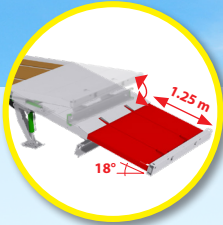

WAGO-LOADER

Trailed (14 or 21 t) or semi-mounted (14 or 24 t) low loaders

Hydraulic ramps

Telescopic ramp (1.25 m)

Hydraulic parking stands

Sloping extension on trailed models with hydraulic or manual ramps