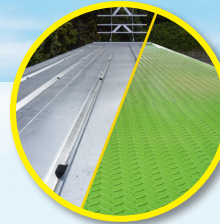

TRAILED WAGO: THE LOWEST BALE TRAILER ON THE MARKET!

Painted or galvanised version available

Axles positioned to have the lowest possible centre of gravity

Floor in folded steel sheet or chequered plate

Hydraulic or air brakes available