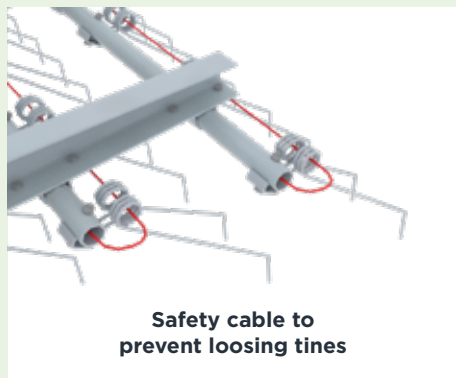

...t/m
...TET!

LED lighting with striped boards
(red and white).

Step for a safe access
to the air seeder.

Air seeder (120 or 300 l) with
electric or hydraulic drive with DPA
(proportional flow).
Mounted close to the tractor for a
good load distribution.
Pre-equipment possible on models
480, 600, 720 and 960.
(A) Seed distributors (8 or 12
depending on model).