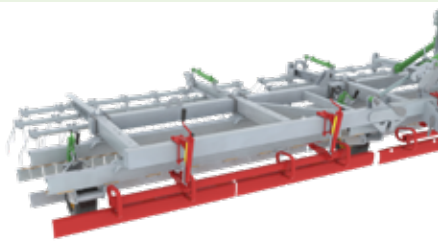

All models, when folded for transport, have a maximum width of 250 cm.

Standardised machines **SATISFYING EVERY NEED AND ADAPTING TO EVERY FARM** for outstanding aeration and overseeding.

SCARIFLEX

SPECIAL OFFER
- € 200 NET
 = up to - € 2,400 NET

...t/m
...TET!

LED lighting with striped boards
(red and white).

Step for a safe access
to the air seeder.

Air seeder (120 or 300 l) with
electric or hydraulic drive with DPA
(proportional flow).
Mounted close to the tractor for a
good load distribution.
Pre-equipment possible on models
480, 600, 720 and 960.
(A) Seed distributors (8 or 12
depending on model).

Variflex: continuous modulation of the tine pressure by hydraulic adjustment using multiple compensation cylinders and one or two central cylinders with graduated mark.

Double hydraulic folding system with
adjustable stop and anti-noise Ertalon
for models from 8.4 m working width.

Single hydraulic folding system
with anti-noise silent-block for
models up to 7.2 m working width.

Independent scraper blades of
variable width (90 to 130 cm)
depending on model, positioned in
front of the wheels to level the ground.