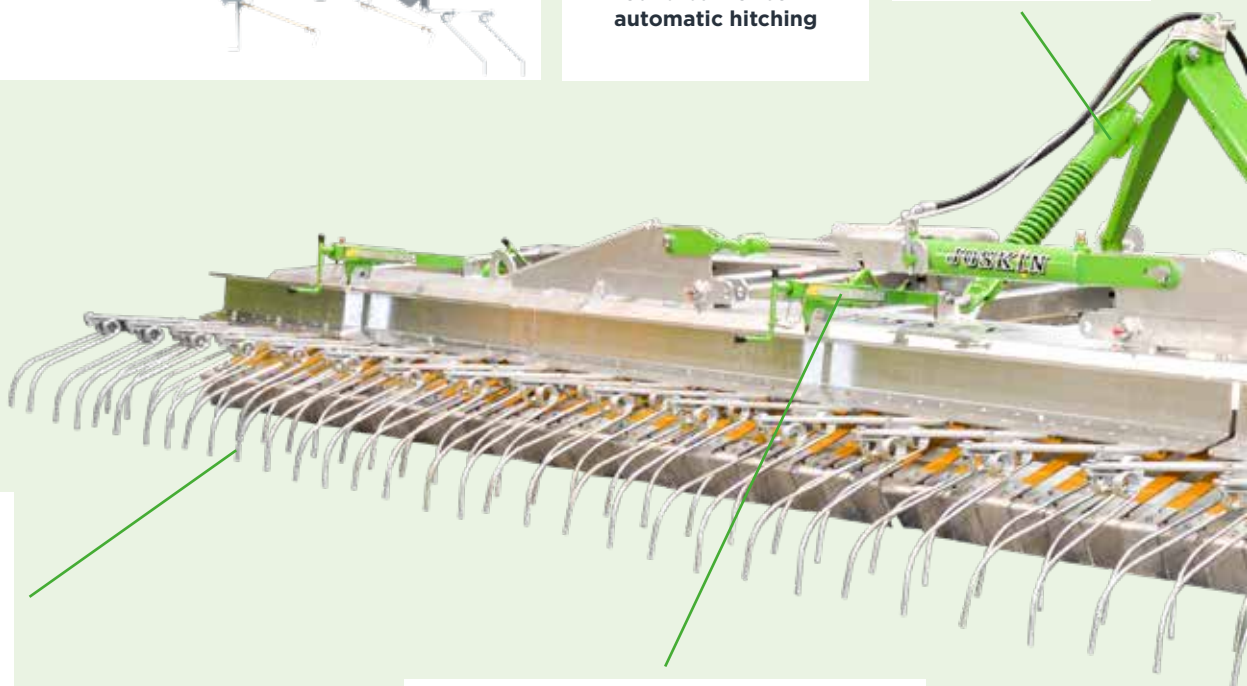

Single hydraulic folding system
with anti-noise silent-block for
models up to 7.2 m working width.

Independent scraper blades of
variable width (90 to 130 cm)
depending on model, positioned in
front of the wheels to level the ground.

**Height adjustment of the scraper
blades by crank handle** with
graduation and marking arrow.

EBR4S2

SPECIAL OFFER
- € 175
 = up to - € 1,17

- ✓ Traditional quality machine with over 30 years of experience!
- ✓ High-quality galvanising for a durable aerator.
- ✓ High comfort of use, comprehensive equipment and possibility of adjusting the work intensity of the working tools.
- ✓ After-sales service: 3-year warranty and individualised parts book.

Rubber wheels

Rubber wheels filled with foam to make them puncture-proof and give the machine greater flexibility.

Steel wheels

LED lighting with striped boards (red and white).

Air seeder with electric drive (120 l). Mounted close to the tractor for a good load distribution. Pre-equipment possible on models 480 and 600.

Round bar for semi-automatic hitching

Additional spring-loaded 3rd point for greater flexibility and better follow-up of the ground.

Ø 7 mm scarifying tines: ideal for a good scarification of meadows.

Manual adjustment of the 2 rear scarifying rows by means of a crank handle with graduation