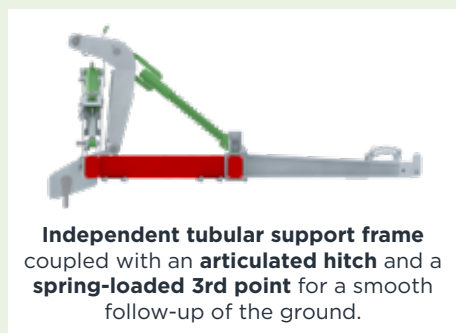

SCARIFLEX

SPECIAL OFFER
- € 200 NET
= up to - € 2,400 NET

- ✓ **Modular machine with unrivalled efficiency.**
- ✓ **High-quality galvanising for a durable aerator.**
- ✓ **Scraper blades adaptable to all Scariflex models, even older ones!**
- ✓ **After-sales service: 3-year warranty and individualised parts book.**