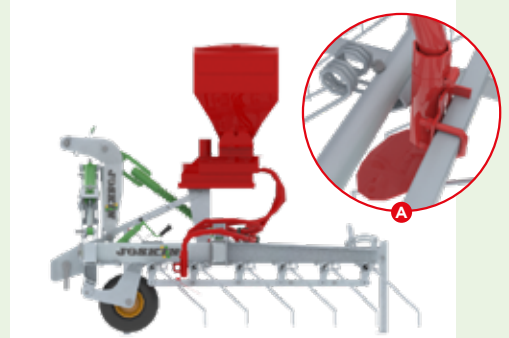

All models, when folded for transport, have a maximum width of 250 cm.

Standardised machines **SATISFYING EVERY NEED AND ADAPTING TO EVERY FARM** for outstanding aeration and overseeding.

SCARIFLEX

SPECIAL OFFER
- € 200 NET
 = up to - € 2,400 NET

...t/m
...TET!

LED lighting with striped boards
(red and white).

Step for a safe access
to the air seeder.

Air seeder (120 or 300 l) with
electric or hydraulic drive with DPA
(proportional flow).
Mounted close to the tractor for a
good load distribution.
Pre-equipment possible on models
480, 600, 720 and 960.
(A) Seed distributors (8 or 12
depending on model).

Variflex: continuous modulation of the tine pressure by hydraulic adjustment using multiple compensation cylinders and one or two central cylinders with graduated mark.

Double hydraulic folding system with
adjustable stop and anti-noise Ertalon
for models from 8.4 m working width.