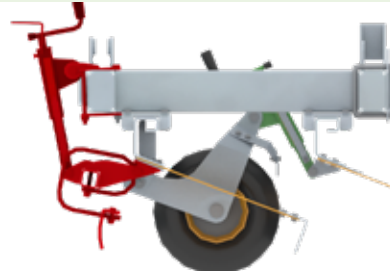

...t/m
...TET!

LED lighting with striped boards
(red and white).

Step for a safe access
to the air seeder.

Air seeder (120 or 300 l) with
electric or hydraulic drive with DPA
(proportional flow).
Mounted close to the tractor for a
good load distribution.
Pre-equipment possible on models
480, 600, 720 and 960.
(A) Seed distributors (8 or 12
depending on model).

Variflex: continuous modulation of the tine pressure by hydraulic adjustment using multiple compensation cylinders and one or two central cylinders with graduated mark.

Double hydraulic folding system with
adjustable stop and anti-noise Ertalon
for models from 8.4 m working width.

Single hydraulic folding system
with anti-noise silent-block for
models up to 7.2 m working width.

Independent scraper blades of
variable width (90 to 130 cm)
depending on model, positioned in
front of the wheels to level the ground.