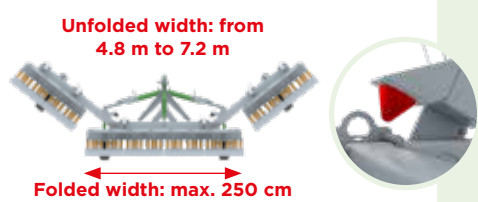

...t/m
...TET!

LED lighting with striped boards
(red and white).

Step for a safe access
to the air seeder.

Air seeder (120 or 300 l) with
electric or hydraulic drive with DPA
(proportional flow).
Mounted close to the tractor for a
good load distribution.
Pre-equipment possible on models
480, 600, 720 and 960.
(A) Seed distributors (8 or 12
depending on model).

Variflex: continuous modulation of the tine pressure by hydraulic adjustment using multiple compensation cylinders and one or two central cylinders with graduated mark.

Double hydraulic folding system with
adjustable stop and anti-noise Ertalon
for models from 8.4 m working width.