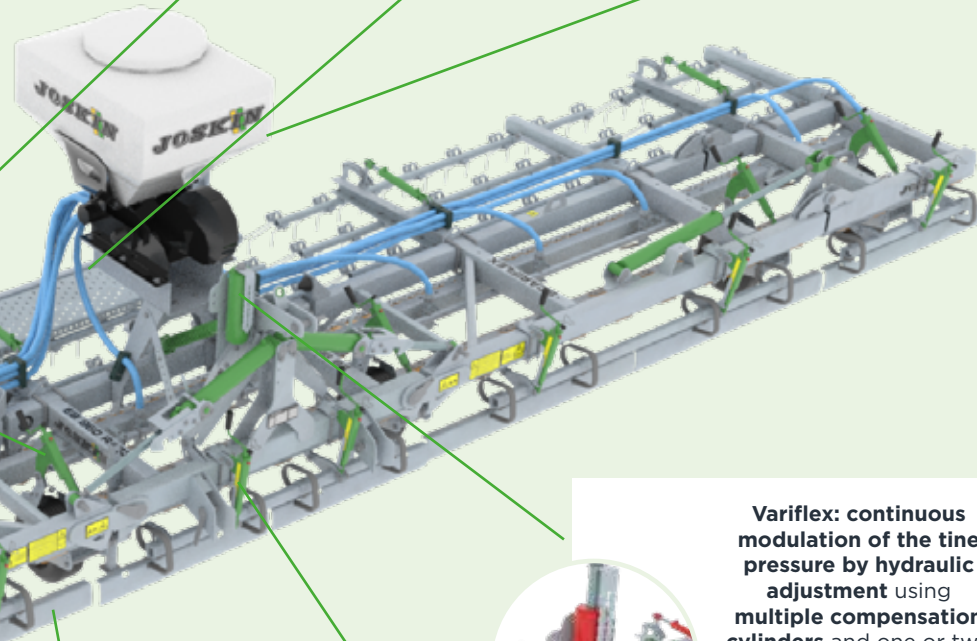

All models, when folded for transport, have a maximum width of 250 cm.

Standardised machines **SATISFYING EVERY NEED AND ADAPTING TO EVERY FARM** for outstanding aeration and overseeding.

SCARIFLEX

SPECIAL OFFER
- € 200 NET
 = up to - € 2,400 NET

...t/m
...TET!

LED lighting with striped boards
(red and white).

Step for a safe access
to the air seeder.

Air seeder (120 or 300 l) with
electric or hydraulic drive with DPA
(proportional flow).
Mounted close to the tractor for a
good load distribution.
Pre-equipment possible on models
480, 600, 720 and 960.
(A) Seed distributors (8 or 12
depending on model).

Variflex: continuous modulation of the tine pressure by hydraulic adjustment using multiple compensation cylinders and one or two central cylinders with graduated mark.

Double hydraulic folding system with
adjustable stop and anti-noise Ertalon
for models from 8.4 m working width.

Single hydraulic folding system
with anti-noise silent-block for
models up to 7.2 m working width.

Independent scraper blades of
variable width (90 to 130 cm)
depending on model, positioned in
front of the wheels to level the ground.