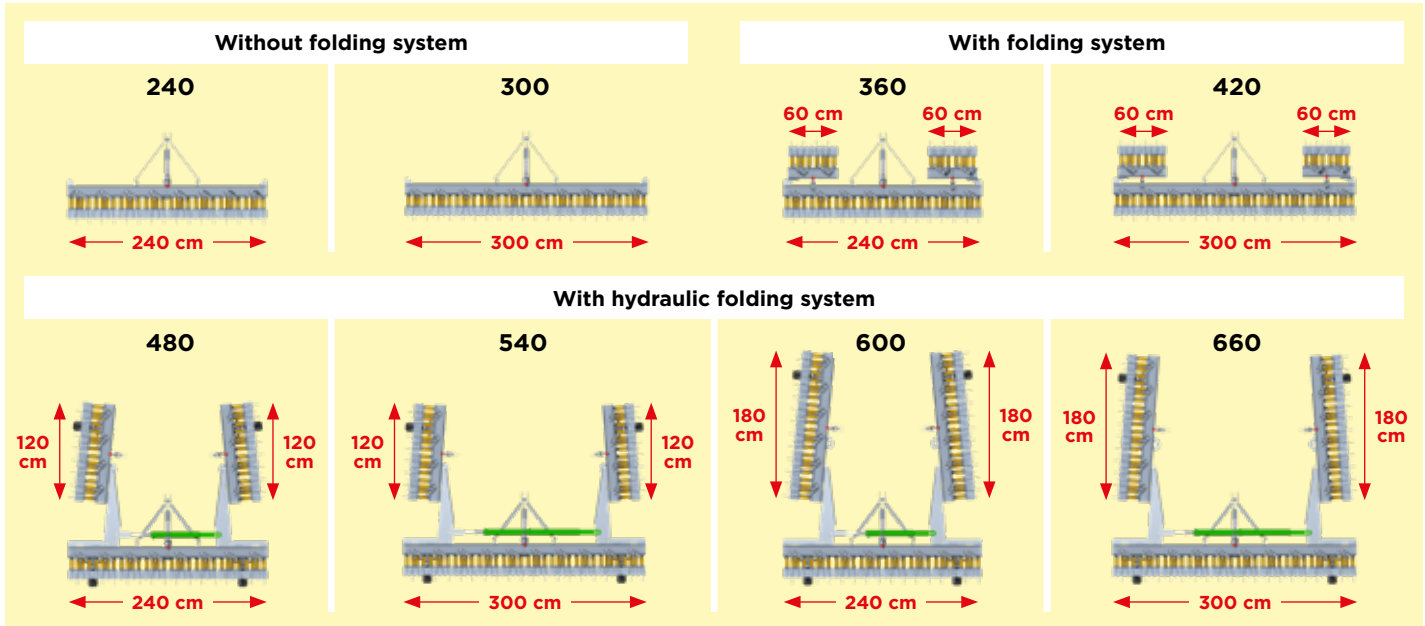

Round bar for semi-automatic hitching

Additional spring-loaded 3rd point for greater flexibility and better follow-up of the ground.

Ø 7 mm scarifying tines: ideal for a good scarification of meadows.

Manual adjustment of the 2 rear scarifying rows by means of a crank handle with graduation

FER
NET/m
55 NET!

3 TOOLS ON 1 SINGLE MACHINE for Maximum Versatility

EBR4S2 (2.4 m - 3 m - 3.6 m - 4.2 m - 4.8 m - 5.4 m - 6 m - 6.6 m)

- ✓ 1 row of 60 cm scrapers on 2 half-flexible leaves
- ✓ 1 row of 10 cm spreading paddles on very flexible leaves
- ✓ 2 rows of spring tines

All models, when folded for transport, have a maximum width of 240 cm or 300 cm.

Height adjustment of the wheels by crank handle with graduation.

JOSKIN EB Aerator, First Model in the **PROFESSIONAL RANGE** of Meadow Aerators