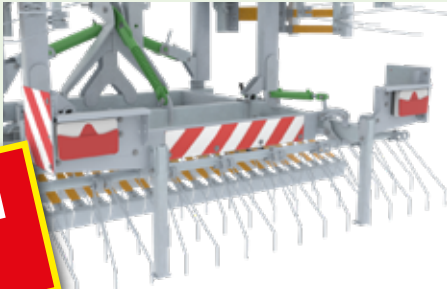

All models, when folded for transport, have a maximum width of 250 cm.

Standardised machines **SATISFYING EVERY NEED AND ADAPTING TO EVERY FARM** for outstanding aeration and overseeding.

SCARIFLEX

SPECIAL OFFER
- € 200 NET
 = up to - € 2,400 NET

...t/m
...TET!

LED lighting with striped boards
(red and white).

Step for a safe access
to the air seeder.

Air seeder (120 or 300 l) with
electric or hydraulic drive with DPA
(proportional flow).
Mounted close to the tractor for a
good load distribution.
Pre-equipment possible on models
480, 600, 720 and 960.
(A) Seed distributors (8 or 12
depending on model).

Variflex: continuous modulation of the tine pressure by hydraulic adjustment using multiple compensation cylinders and one or two central cylinders with graduated mark.

Double hydraulic folding system with
adjustable stop and anti-noise Ertalon
for models from 8.4 m working width.

Single hydraulic folding system
with anti-noise silent-block for
models up to 7.2 m working width.

Independent scraper blades of
variable width (90 to 130 cm)
depending on model, positioned in
front of the wheels to level the ground.