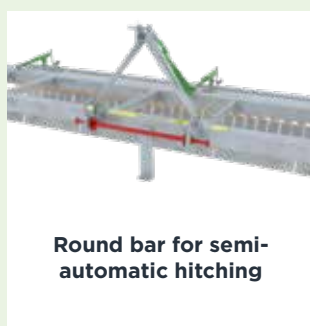

Rubber wheels

Rubber wheels filled with foam to make them puncture-proof and give the machine greater flexibility.

Steel wheels

LED lighting with striped boards (red and white).

Air seeder with electric drive (120 l). Mounted close to the tractor for a good load distribution. Pre-equipment possible on models 480 and 600.

Round bar for semi-automatic hitching

Additional spring-loaded 3rd point for greater flexibility and better follow-up of the ground.

Ø 7 mm scarifying tines: ideal for a good scarification of meadows.

Manual adjustment of the 2 rear scarifying rows by means of a crank handle with graduation