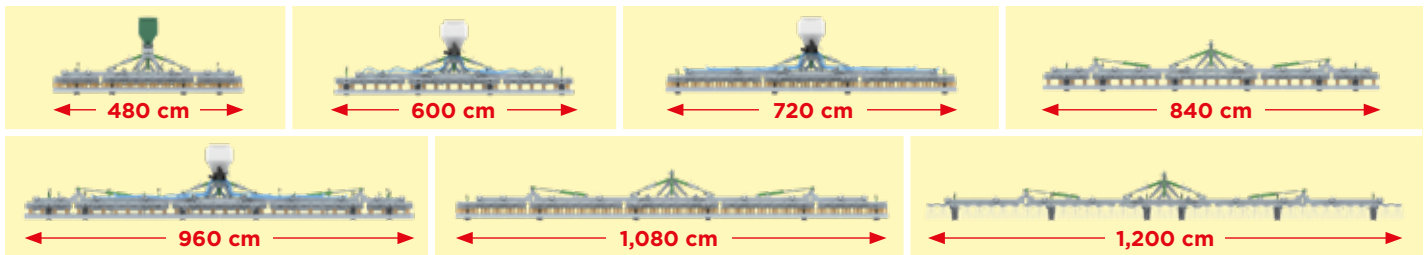

R6S5 (4.8 m - 6 m - 7.2 m - 8.4 m - 9.6 m - 10.8 m)

- + 1 row of scraper blades on springs
- ✓ 1 row of 60 cm scrapers on 2 half-flexible leaves
- ✓ 5 rows of spring tines

R6S6 (4.8 m - 6 m - 7.2 m - 8.4 m - 9.6 m - 10.8 m - 12 m)

- + 1 row of scraper blades on springs
- ✓ 6 rows of spring tines

R6D2S3 (6 m - 7.2 m)

- + 1 row of scraper blades on springs
- ✓ 1 row of 60 cm scrapers on 2 half-flexible leaves
- ✓ 2 rows of scarifying shares
- ✓ 3 rows of spring tines

All models, when folded for transport, have a maximum width of 250 cm.

Standardised machines **SATISFYING EVERY NEED AND ADAPTING TO EVERY FARM** for outstanding aeration and overseeding.

SCARIFLEX

SPECIAL OFFER
- € 200 NET
 = up to - € 2,400 NET

Single hydraulic folding system
with anti-noise silent-block for
models up to 7.2 m working width.

Independent scraper blades of
variable width (90 to 130 cm)
depending on model, positioned in
front of the wheels to level the ground.