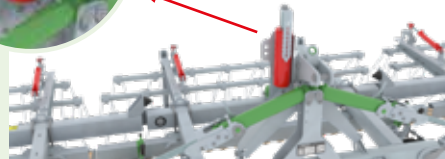

...t/m
...TET!

LED lighting with striped boards
(red and white).

Step for a safe access
to the air seeder.

Air seeder (120 or 300 l) with
electric or hydraulic drive with DPA
(proportional flow).
Mounted close to the tractor for a
good load distribution.
Pre-equipment possible on models
480, 600, 720 and 960.
(A) Seed distributors (8 or 12
depending on model).

Variflex: continuous modulation of the tine pressure by hydraulic adjustment using multiple compensation cylinders and one or two central cylinders with graduated mark.

Double hydraulic folding system with
adjustable stop and anti-noise Ertalon
for models from 8.4 m working width.