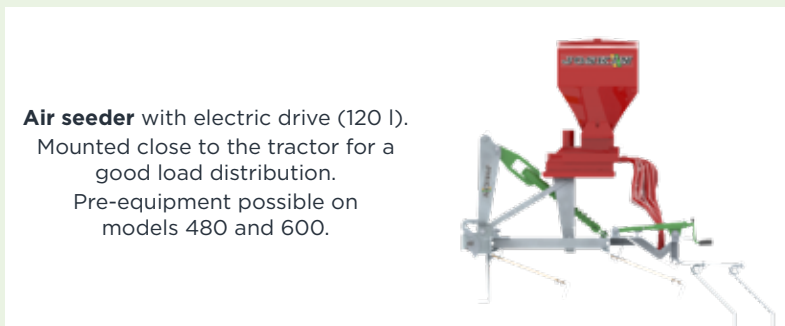

Rubber wheels

Rubber wheels filled with foam to make them puncture-proof and give the machine greater flexibility.

Steel wheels

LED lighting with striped boards (red and white).

Air seeder with electric drive (120 l). Mounted close to the tractor for a good load distribution. Pre-equipment possible on models 480 and 600.