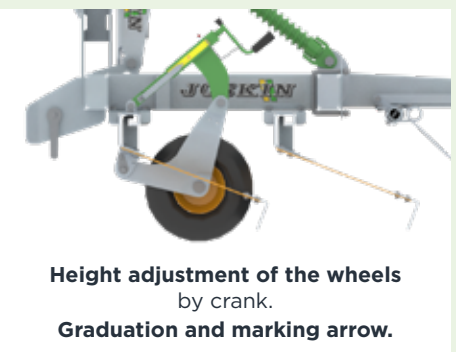

SCARIFLEX

SPECIAL OFFER
- € 200 NET
= up to - € 2,400 NET

- ✓ **Modular machine with unrivalled efficiency.**
- ✓ **High-quality galvanising for a durable aerator.**
- ✓ **Scraper blades adaptable to all Scariflex models, even older ones!**
- ✓ **After-sales service: 3-year warranty and individualised parts book.**