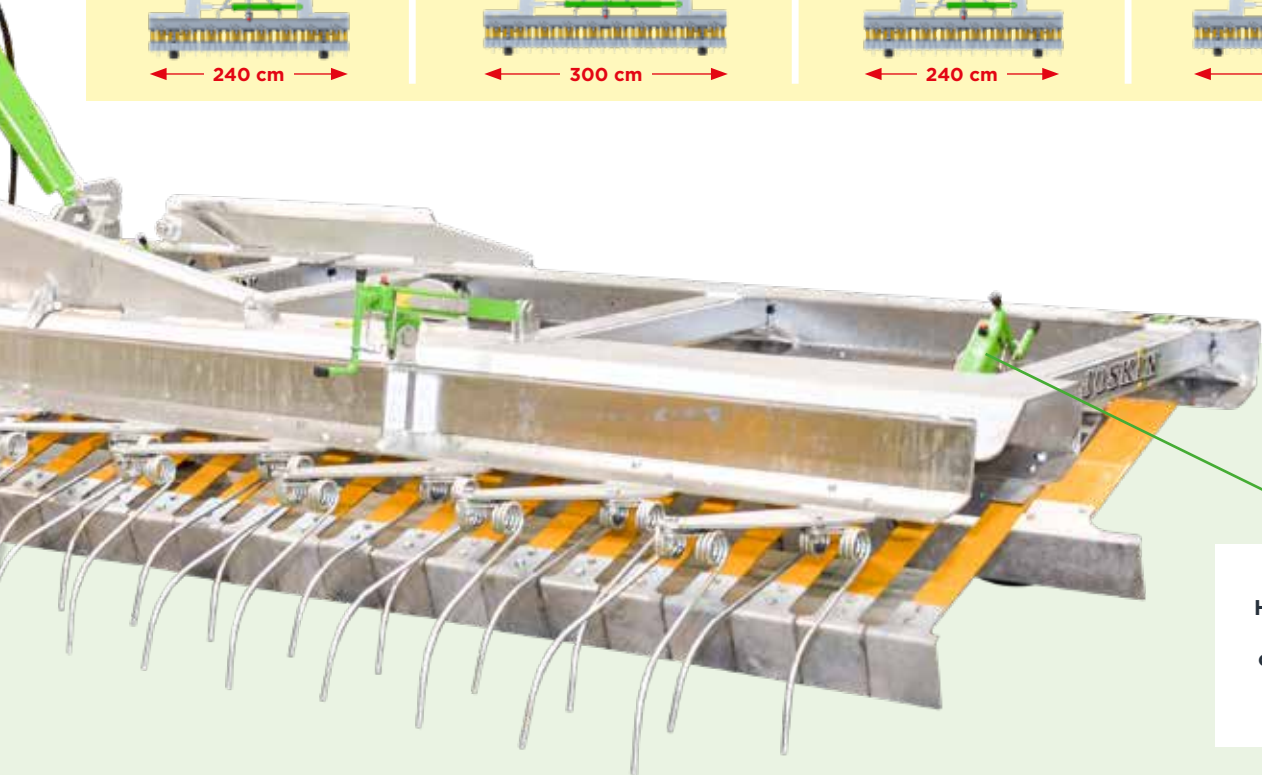

Rubber wheels

Rubber wheels filled with foam to make them puncture-proof and give the machine greater flexibility.

Steel wheels

LED lighting with striped boards (red and white).

Air seeder with electric drive (120 l). Mounted close to the tractor for a good load distribution. Pre-equipment possible on models 480 and 600.

Round bar for semi-automatic hitching

Additional spring-loaded 3rd point for greater flexibility and better follow-up of the ground.

Ø 7 mm scarifying tines: ideal for a good scarification of meadows.

Manual adjustment of the 2 rear scarifying rows by means of a crank handle with graduation

FER
NET/m
55 NET!

3 TOOLS ON 1 SINGLE MACHINE for Maximum Versatility

EBR4S2 (2.4 m - 3 m - 3.6 m - 4.2 m - 4.8 m - 5.4 m - 6 m - 6.6 m)

- ✓ 1 row of 60 cm scrapers on 2 half-flexible leaves
- ✓ 1 row of 10 cm spreading paddles on very flexible leaves
- ✓ 2 rows of spring tines

All models, when folded for transport, have a maximum width of 240 cm or 300 cm.

Height adjustment of the wheels by crank handle with graduation.

JOSKIN EB Aerator, First Model in the **PROFESSIONAL RANGE** of Meadow Aerators