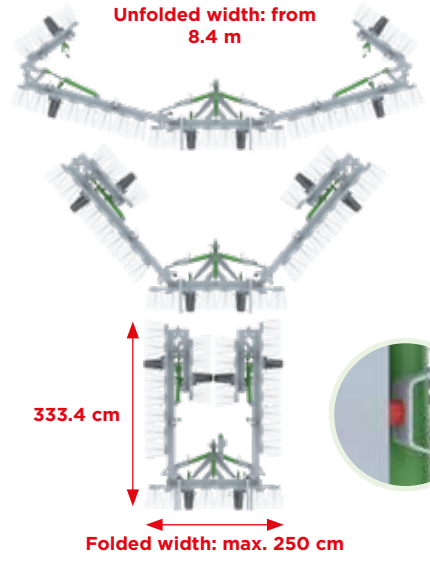

Double hydraulic folding system with
adjustable stop and anti-noise Ertalon
for models from 8.4 m working width.