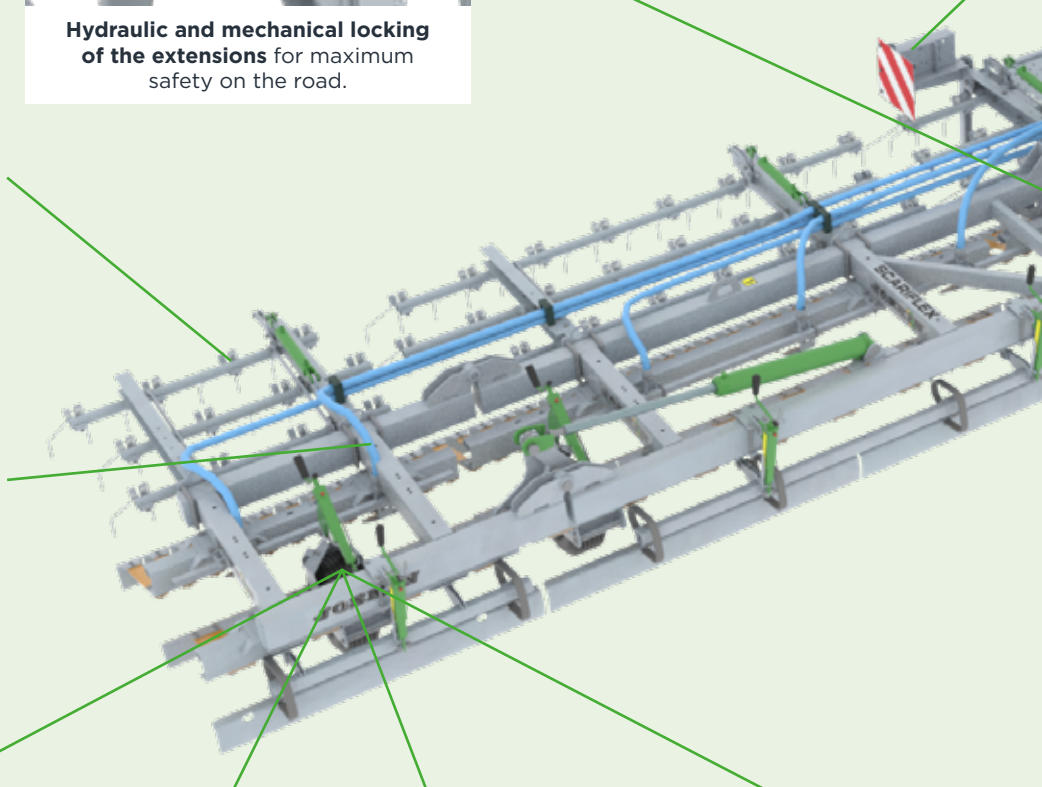

SCARIFLEX

SPECIAL OFFER
- € 200 NET
= up to - € 2,400 NET

- ✓ **Modular machine with unrivalled efficiency.**
- ✓ **High-quality galvanising for a durable aerator.**
- ✓ **Scraper blades adaptable to all Scariflex models, even older ones!**
- ✓ **After-sales service: 3-year warranty and individualised parts book.**