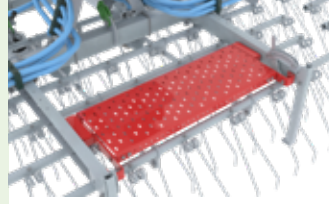

All models, when folded for transport, have a maximum width of 250 cm.

Standardised machines **SATISFYING EVERY NEED AND ADAPTING TO EVERY FARM** for outstanding aeration and overseeding.

SCARIFLEX

SPECIAL OFFER
- € 200 NET
 = up to - € 2,400 NET

...t/m
...TET!

LED lighting with striped boards
(red and white).

Step for a safe access
to the air seeder.

Air seeder (120 or 300 l) with
electric or hydraulic drive with DPA
(proportional flow).
Mounted close to the tractor for a
good load distribution.
Pre-equipment possible on models
480, 600, 720 and 960.
(A) Seed distributors (8 or 12
depending on model).

Variflex: continuous modulation of the tine pressure by hydraulic adjustment using multiple compensation cylinders and one or two central cylinders with graduated mark.

Double hydraulic folding system with
adjustable stop and anti-noise Ertalon
for models from 8.4 m working width.

Single hydraulic folding system
with anti-noise silent-block for
models up to 7.2 m working width.

Independent scraper blades of
variable width (90 to 130 cm)
depending on model, positioned in
front of the wheels to level the ground.